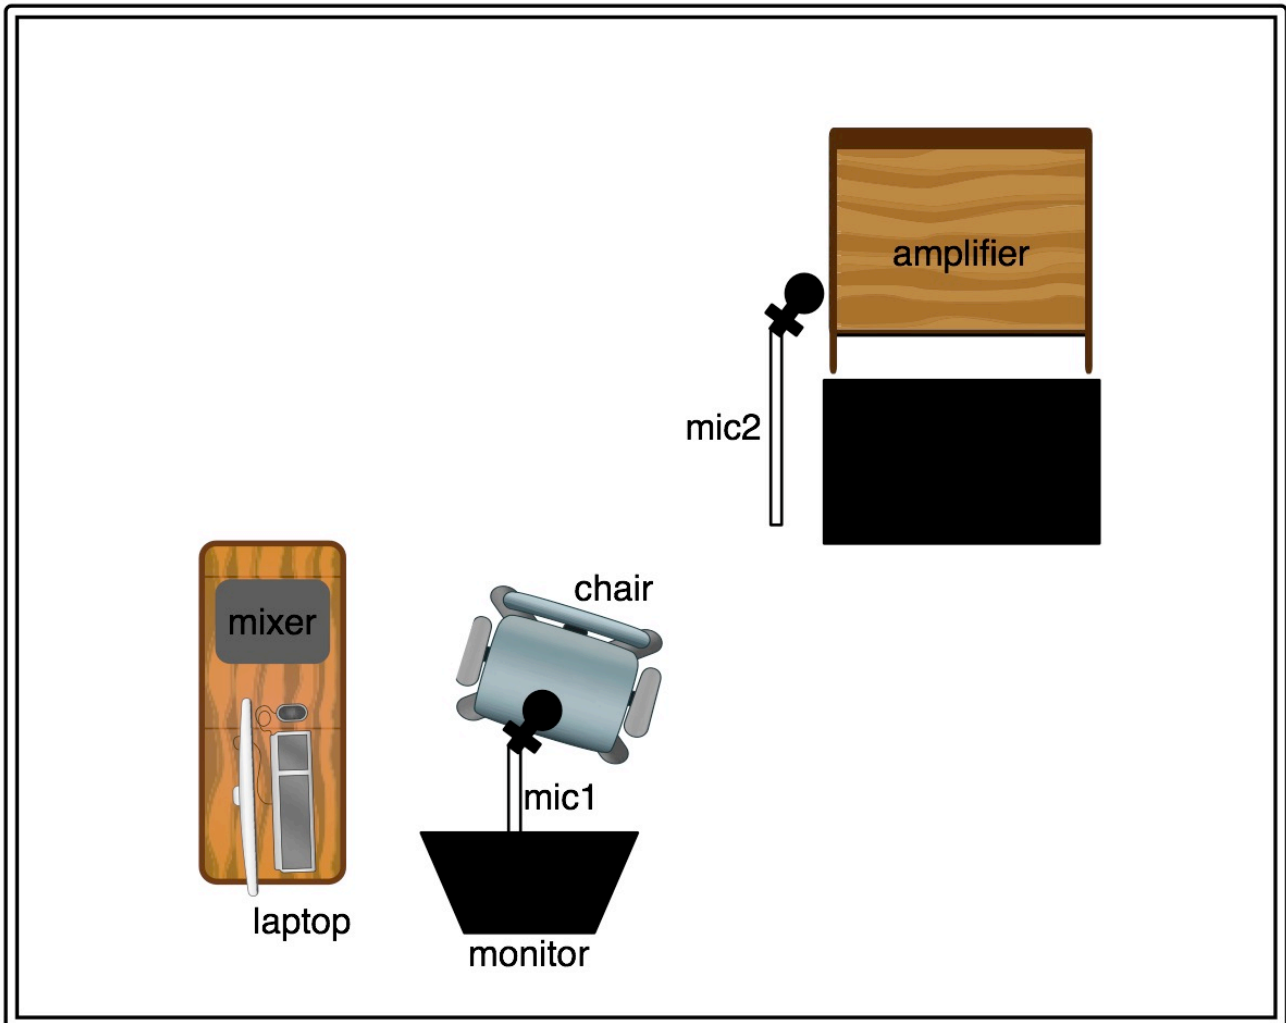

Nuccini!

Stage Plan

Left and Right exit from the mixer.
Something to elevate the amplifier

Live set is 45 minutes.